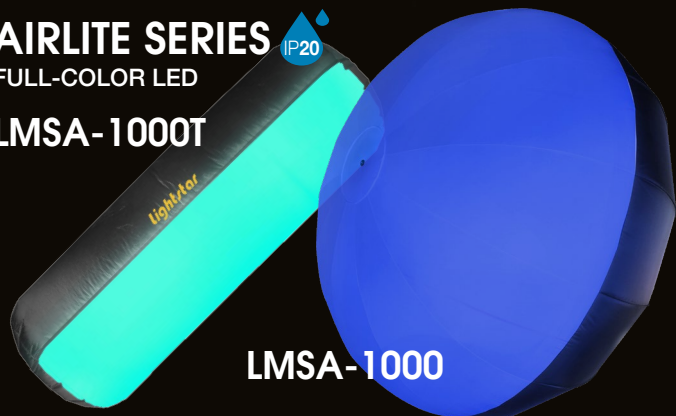

n:O  
BI-Color LED  
90W  
DLED7N-Bi

BI-Color LED  
90W  
DLED7-Bi

BI-Color LED  
40W  
DLED3-Bi

EFLECT  
20x20/45x45/80x80

lightstar

PAINTER SERIES

FULL-COLOR LED

BI-COLOR LED

AIRLITE SERIES IP20  
FULL-COLOR LED

LMSA-100T

LMSA-1000