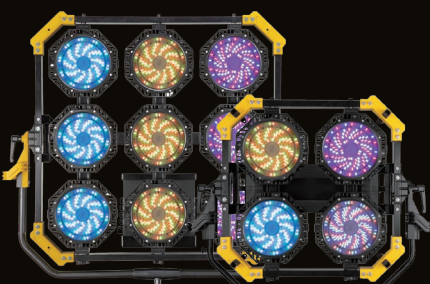

n:O  
BI-Color LED  
90W  
DLED7N-Bi

BI-Color LED  
90W  
DLED7-Bi

BI-Color LED  
40W  
DLED3-Bi

EFLECT  
20x20/45x45/80x80

lightstar

PAINTER SERIES

FULL-COLOR LED

BI-COLOR LED

AIRLITE SERIES IP20  
FULL-COLOR LED

LMSA-100T

LMSA-1000